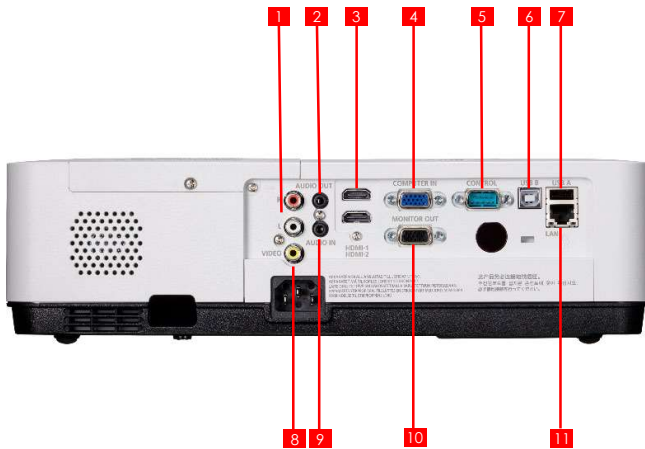

*Operated through pwPresenter running on PC
All data is based on Canon standard testing methods except where indicated
Subject to change without notice.

1. 1 Audio in phono
2. 2 Stereo audio out
3. 3 2 x HDMI
4. 4 VGA
5. 5 RS232-C
6. 6 USB-B (USB display function)
7. 7 USB-A (Memory viewer function)
8. 8 Video in
9. 9 Audio in Mini-jack
10. 10 Monitor out
11. 11 Lan control

Live for the story_

Canon Inc.
canon.com
Canon Europe
canon-europe.com
English edition
Canon Europa NV 2019